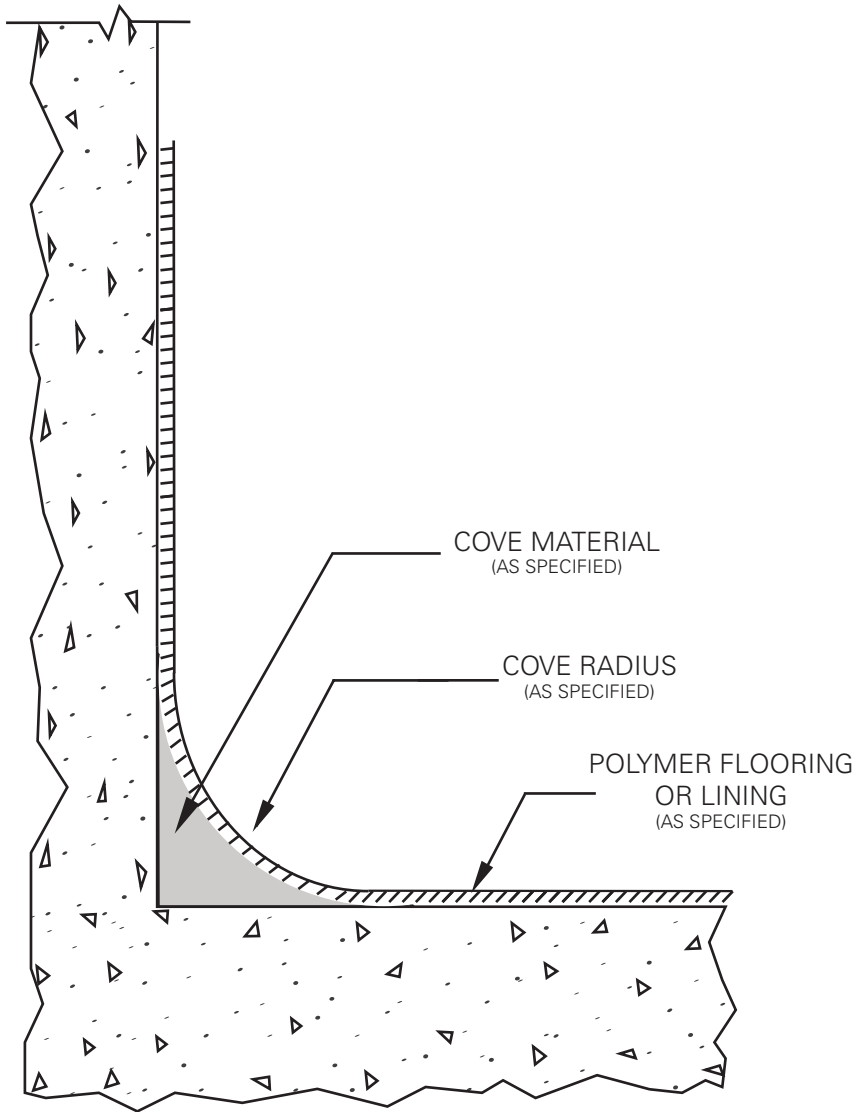

Radius Cove Detail

Technical Detail Drawing (TDD)

Rev. 191227

DATE	SCALE NOT TO SCALE
DWG NO.	PROJECT